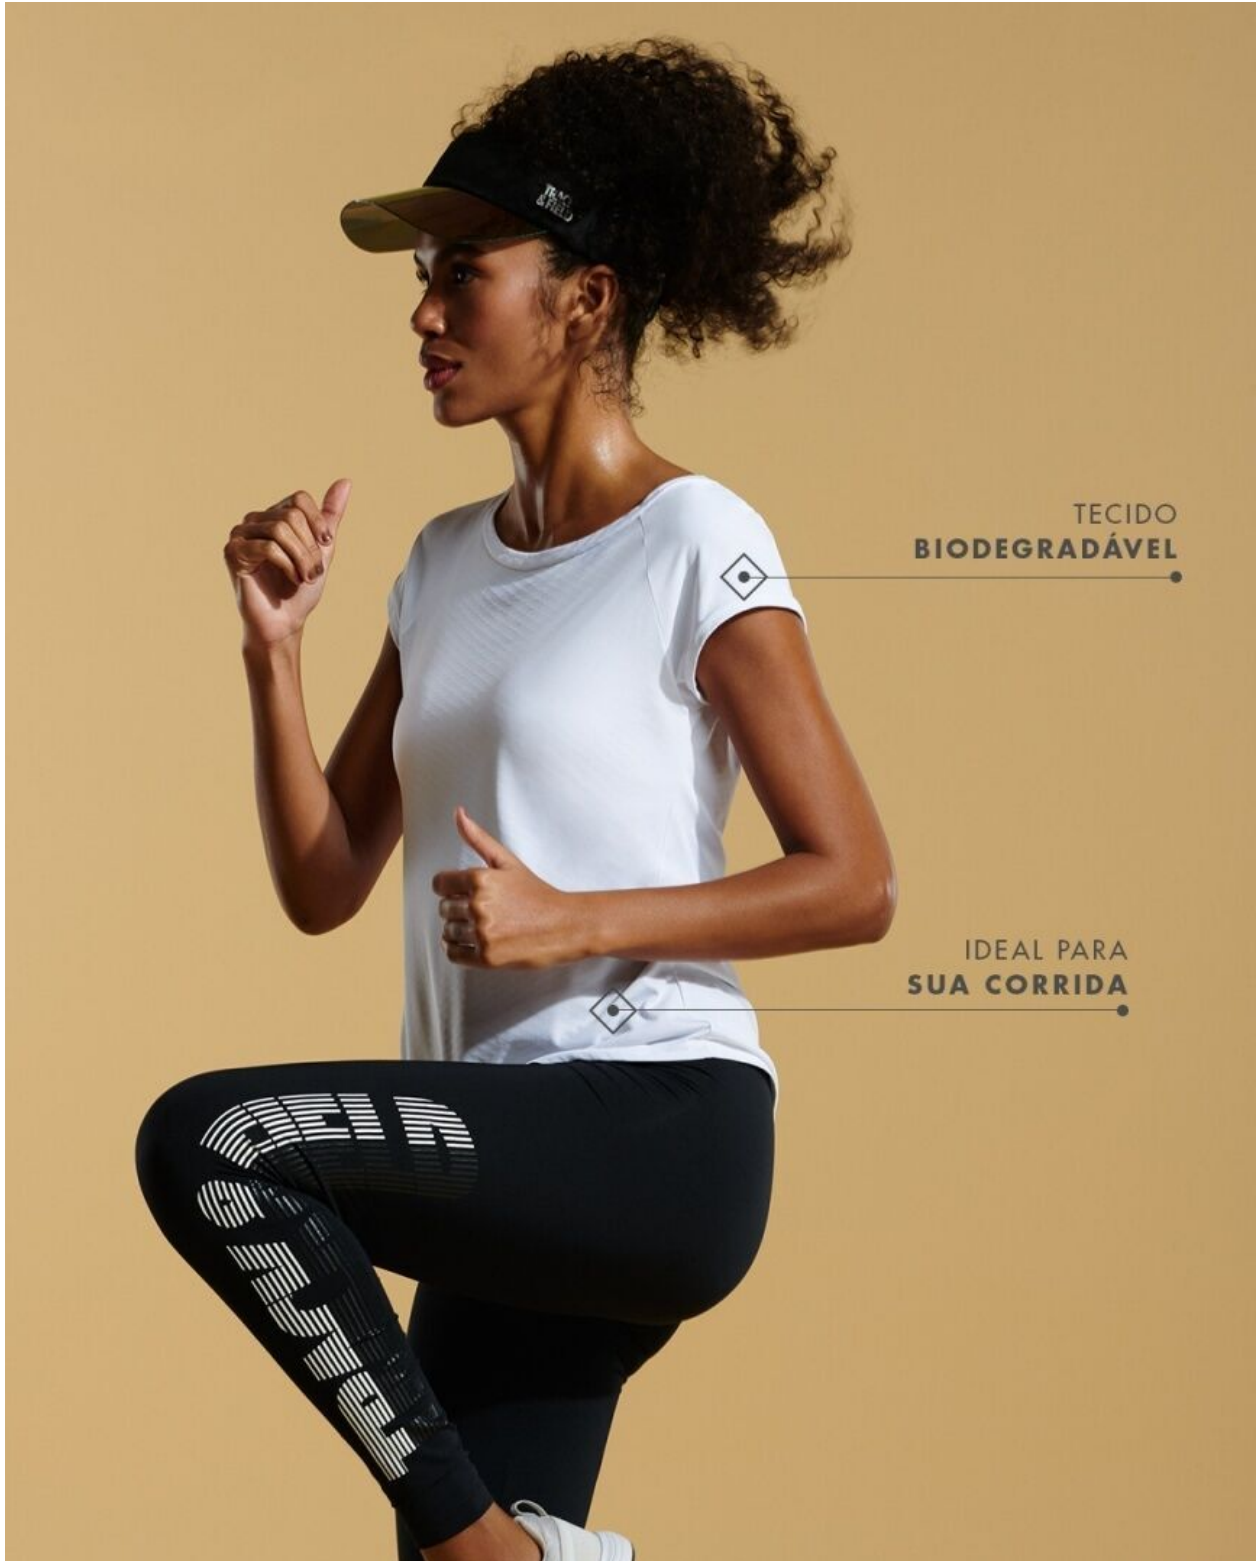

DUDA ALMEIDA

height 5'8.5 · bust 31.5" · cup B/C · waist 24.5" · hips 35" · dress 36 EU/6 US/8 UK
shoes size 40 EU/9 US/6.5 UK · hair dark brown · eyes brown

TECIDO
BIODEGRADÁVEL

IDEAL PARA
SUA CORRIDA